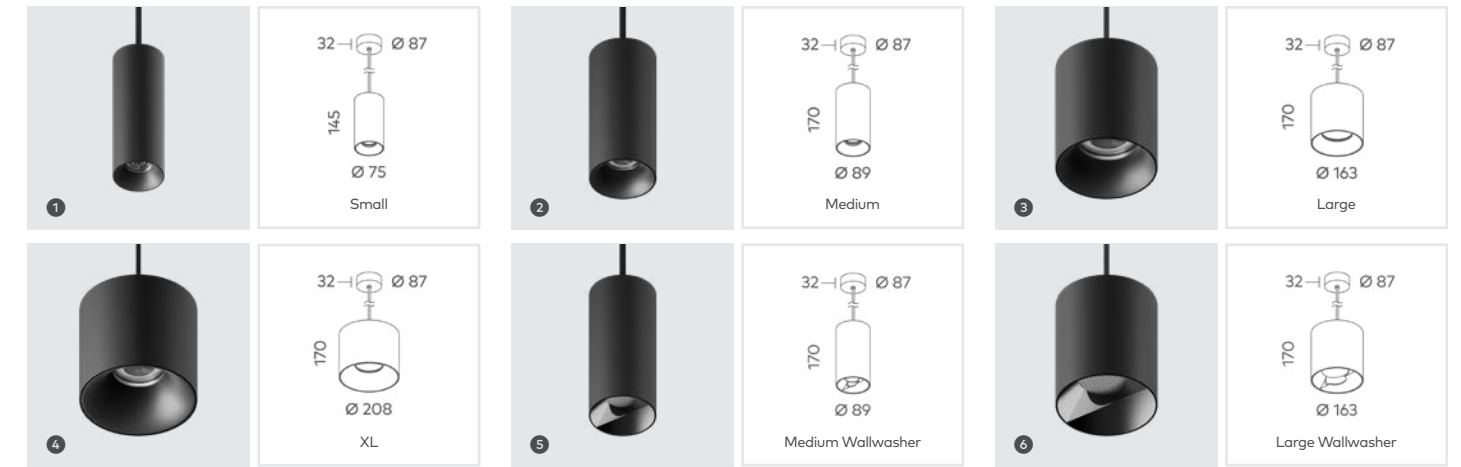

ION R

Suspended Downlight

	LED Power	Lumens (at 3000K)	Beam	Beam (Elliptical)	Weight	Driver Options	Lumen Efficacy
1 Small	11W (300mA)	1155lm	22° | 40° | 60°	20x60° | 30x70° | 50x80°	1214g	Phase Cut, DALI, Bluetooth	Up to 93lm/W
2 Medium	15W (400mA)	1548lm	22° | 40° | 60°	20x60° | 30x70° | 50x80°	1455g	Phase Cut, DALI, Bluetooth	Up to 100lm/W
3 Large	32W (900mA)	3587lm	30° | 50° | 70°	30x70° | 50x80° | 60x90°	2778g	Phase Cut, DALI, Bluetooth	Up to 98lm/W
4 XL	43W (1200mA)	4767lm	30° | 50° | 70°	30x70° | 50x80° | 60x90°	4050g	Non-Dim, DALI, Bluetooth	Up to 105lm/W
5 Medium Wallwasher	15W (400mA)	868lm	50° Asymmetrical	-	1455g	Phase Cut, DALI, Bluetooth	Up to 56lm/W
6 Large Wallwasher	32W (900mA)	1792lm	50° Asymmetrical	-	2778g	Phase Cut, DALI, Bluetooth	Up to 49lm/W

Key Information		Design		Performance		Driver	
Mounting	Ceiling Suspended	Product Family	ION	CRI (Ra/R9)	92+ (R9: >50)	Non-Dim	Built-in
Canister Finish	☒ Textured Black ☐ Textured White	Material	Powder Coated Aluminium	UGR	<13	Phase Cut	Built-in
Baffle Finish	☒ Matt Black ☐ Matt White ☒ Stealth Metallic ☐ Matt Gold*	IP Rating	IP20	Lifetime (Ta 25°C)	>55,000h L90B10	DALI	Built-in
		Class Rating	Class I	Ambient Temperature Range	-10°- 30°C	Bluetooth	Remote
		SDCM	≤2	COI Compliance model requirements	4000K		
*Available in small and medium model							
Wallwasher Baffle Finish	☒ Stealth Metallic						
LED CCT	☒ 2700K ☐ 3000K ☐ 4000K ☒ 2700K-6500K (Tunable White)						
Warranty	5 Year