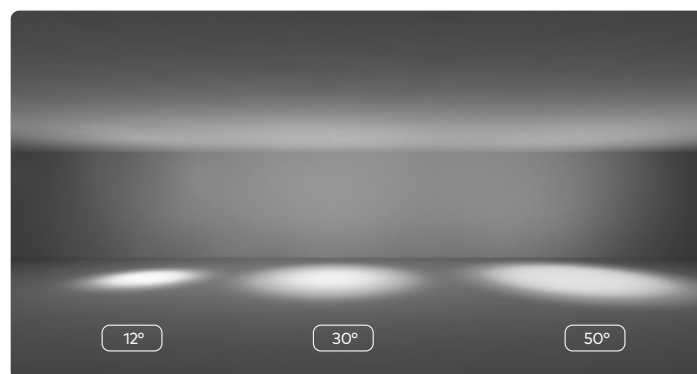

Available Accessories
Seismic Lanyard

ION R

Adjustable Downlight

	LED Power	Lumens (at 3000K)	Beam	Beam (Elliptical)	Weight	Lumen Efficacy
1 Small	7W (200mA)	659lm	12° 30° 50°	12x60° 30x60° 40x70°	355g	Up to 72lm/W
2 Medium	9W (250mA)	899lm	22° 40° 60°	20x60° 35x70° 50x70°	600g	Up to 90lm/W
	13W (350mA)	1258lm				
3 Large	22W (600mA)	2237lm	30° 45° 60°	30x70° 45x60° 60x80°	1310g	Up to 95lm/W
	29W (800mA)	2982lm				

Available Accessories
Linear Lens (for elliptical beams)
Honeycomb Lens (for reduced glare)
Softening Lens (for softening beam edges)
Seismic Lanyard

Notes
For 12° and 22° beam options, an anti-glare louvre is included to aid in beam control and glare (for small and medium only)

ION R Focus

Downlight

	LED Power	Lumens (at 3000K)	Beam	Beam (Elliptical)	Weight
1 Focus	7W (200mA)	593lm	12° 30° 50°	12x30° 30x60° 50x70°	355g

Key Information		Design		Performance		Driver	
Mounting	Ceiling Recessed	Product Family	ION	Lumen efficacy	Up to 67lm/W	Non-Dim	Remote
Trim Finish	<input type="checkbox"/> Textured Black <input type="checkbox"/> Textured White	Material	Powder Coated Aluminium	CRI (Ra/R9)	92+ (R9: >50)	Phase Cut	Remote
LED CCT	<input type="checkbox"/> 2700K <input type="checkbox"/> 3000K <input type="checkbox"/> 4000K <input type="checkbox"/> 2700K-6500K (Tunable White)	IP Rating	IP54 (Room Side)	UGR	<10	DALI	Remote
Warranty	5 Year	Class Rating	Class II	Lifetime (Ta 25°C)	>55,000h L90B10	Bluetooth	Remote
		Insulation Rating	IC-4	Ambient Temperature Range	-10°- 30°C		
				SDCM	≤2		
				COI Compliance model requirements	4000K		