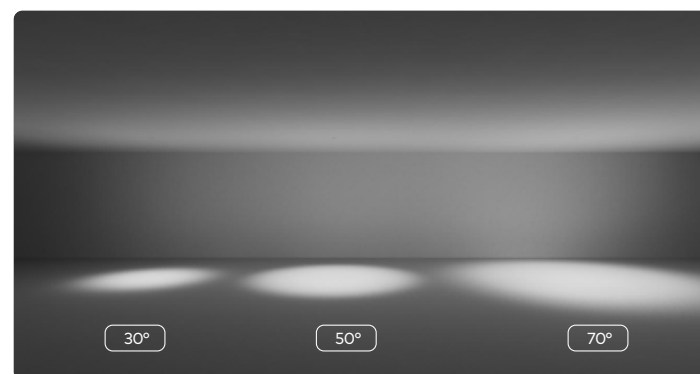

Available Accessories
 Linear Lens (for elliptical beams)
 Honeycomb Lens (for reduced glare)
 Softening Lens (for softening beam edges)

Notes
 For 22° beam options, an anti-glare louvre is included to aid in beam control and glare

ION R

Vandal-proof Downlight

	LED Power	Lumens (at 3000K)	Beam	Weight
1 Vandal-proof	22W (600mA)	2391lm	30° 50° 70°	1356g
	27W (750mA)	2989lm		
	32W (900mA)	3587lm		

Key Information		Design		Performance		Driver	
Mounting	Ceiling Recessed	Product Family	ION	Lumen efficacy	Up to 100lm/W	Phase Cut	Remote
Trim Finish	<input type="checkbox"/> Textured Black <input type="checkbox"/> Textured White	Material	Powder Coated Aluminium	CRI (Ra/R9)	92+ (R9: >50)	DALI	Remote
Baffle Finish	<input type="checkbox"/> Matt Black <input type="checkbox"/> Matt White <input type="checkbox"/> Stealth Metallic	IP Rating	IP65	UGR	<13	Bluetooth	Remote
LED CCT	<input type="checkbox"/> 2700K <input type="checkbox"/> 3000K <input type="checkbox"/> 4000K <input type="checkbox"/> 2700K-6500K (Tunable White)	IK Rating	IK10	Lifetime (Ta 25°C)	>55,000h L90B10		
Warranty	5 Year	Class Rating	Class II	Ambient Temperature Range	-10°- 30°C		
		Insulation Rating	CA90	SDCM	≤2		
				COI Compliance model requirements	4000K		

Available Accessories
Seismic Lanyard

ION R

Adjustable Downlight

	LED Power	Lumens (at 3000K)	Beam	Beam (Elliptical)	Weight	Lumen Efficacy
1 Small	7W (200mA)	659lm	12° 30° 50°	12x60° 30x60° 40x70°	355g	Up to 72lm/W
2 Medium	9W (250mA)	899lm	22° 40° 60°	20x60° 35x70° 50x70°	600g	Up to 90lm/W
	13W (350mA)	1258lm				
3 Large	22W (600mA)	2237lm	30° 45° 60°	30x70° 45x60° 60x80°	1310g	Up to 95lm/W
	29W (800mA)	2982lm				