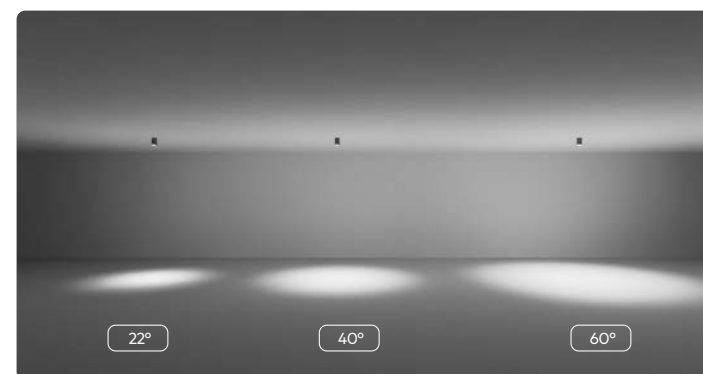

Available Accessories
Linear Lens (for elliptical beams)
Honeycomb Lens (for reduced glare)
Softening Lens (for softening beam edges)

Notes
For 22° beam options, an anti-glare louvre is included to aid in beam control and glare (for small and medium only)