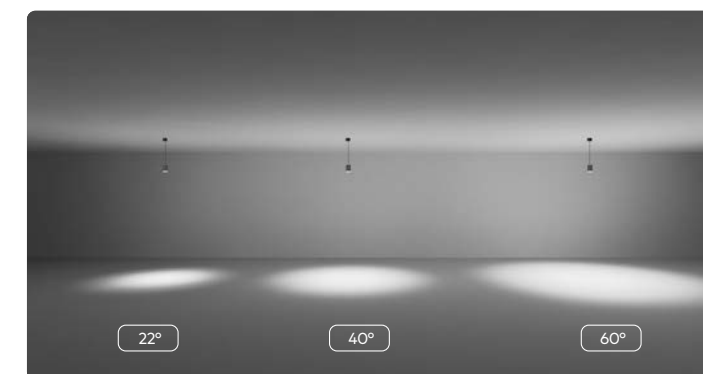

Available Accessories
Linear Lens (for elliptical beams)
Honeycomb Lens (for reduced glare)
Softening Lens (for softening beam edges)

Notes
For 22° beam options, an anti-glare louvre is included to aid in beam control and glare