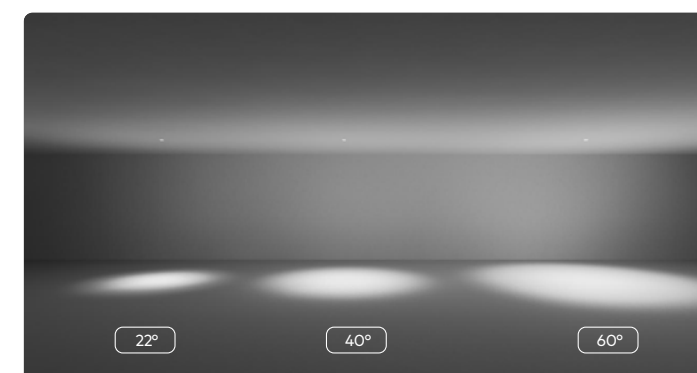

Available Accessories

- Tension clips (for concrete applications, Medium size only)
- Linear Lens (for elliptical beams)
- Honeycomb Lens (for reduced glare)
- Softening Lens (for softening beam edges)
- Seismic Lanyard

Notes

For 22° beam options, an anti-glare louvre is included to aid in beam control and glare (for small and medium only)