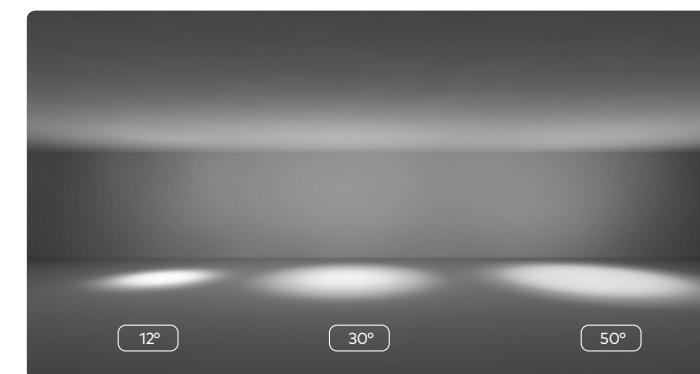

Available Accessories
Linear Lens (for elliptical beams)
Honeycomb Lens (for reduced glare)
Softening Lens (for softening beam edges)
Seismic Lanyard

Notes
For 12° and 22° beam options, an anti-glare louvre is included to aid in beam control and glare (for small and medium only)