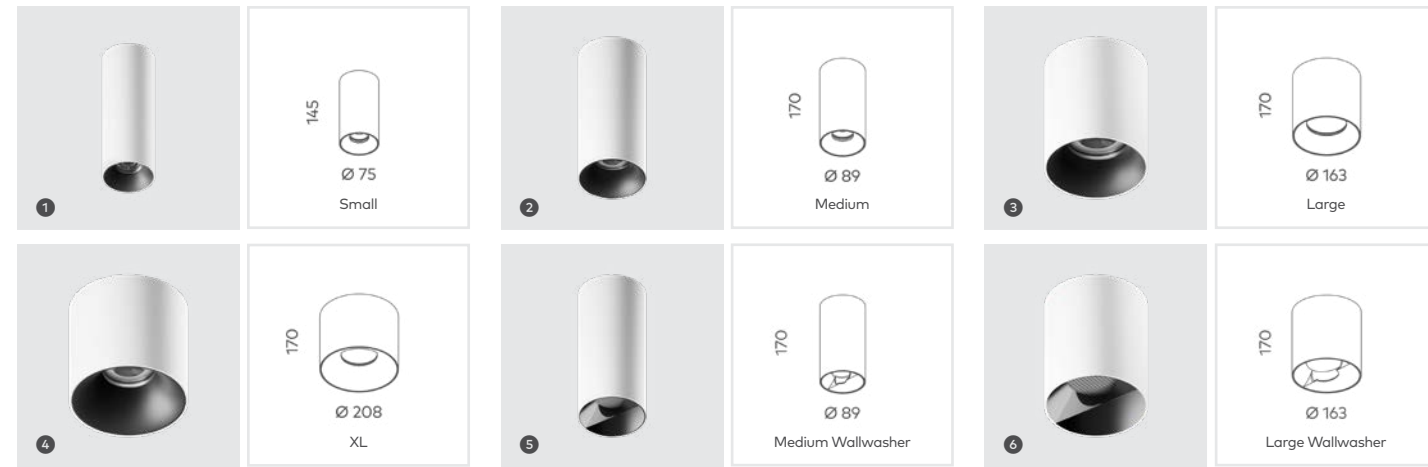

Available Accessories

- Tension clips (for concrete applications, Medium size only)
- Linear Lens (for elliptical beams)
- Honeycomb Lens (for reduced glare)
- Softening Lens (for softening beam edges)
- Seismic Lanyard

Notes

For 22° beam options, an anti-glare louvre is included to aid in beam control and glare (for small and medium only)

ION R

Surface Mounted Downlight

	LED Power	Lumens (at 3000K)	Beam	Beam (Elliptical)	Weight	Driver Options	Lumen Efficacy
1 Small	11W (300mA)	1155lm	22° 40° 60°	20x60° 30x70° 50x80°	714g	Phase Cut, DALI, Bluetooth	Up to 93lm/W
2 Medium	15W (400mA)	1548lm	22° 40° 60°	20x60° 30x70° 50x80°	955g	Phase Cut, DALI, Bluetooth	Up to 100lm/W
3 Large	32W (900mA)	3587lm	30° 50° 70°	30x70° 50x80° 60x90°	2278g	Phase Cut, DALI, Bluetooth	Up to 98lm/W
4 XL	43W (1200mA)	4767lm	30° 50° 70°	30x70° 50x80° 60x90°	3550g	Non-Dim, DALI, Bluetooth	Up to 105lm/W
5 Medium Wallwasher	15W (400mA)	868lm	50° Asymmetrical	-	955g	Phase Cut, DALI, Bluetooth	Up to 56lm/W
6 Large Wallwasher	32W (900mA)	1792lm	50° Asymmetrical	-	2278g	Phase Cut, DALI, Bluetooth	Up to 49lm/W