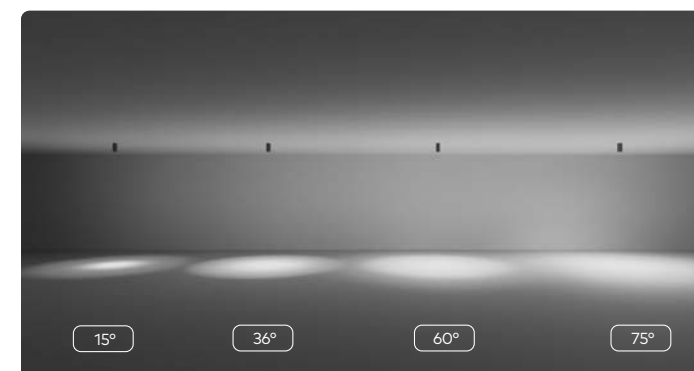

Titanium G2

Surface Mounted Downlight

	LED Power	Lumens (at 3000K)	Beam	Weight
1 2 Small	11W (300mA)	1004lm	15° 36° 60° 75°	1.0g
3 4 Medium	13W (350mA)	1188lm	15° 36° 60° 75°	1.1kg

Key Information		Design		Performance		Driver	
Mounting	Ceiling Surface	Product Family	Titanium	Lumen efficacy	Up to 87lm/W	Phase Cut	130mm: Remote, 215mm: Built-in
Finish	<input type="checkbox"/> Textured Black <input type="checkbox"/> Textured White <input type="checkbox"/> Textured Black/Gold <input type="checkbox"/> Textured White/Gold <input type="checkbox"/> Textured Black/White <input type="checkbox"/> Textured White/Black	Material	Powder Coated Aluminium	CRI (Ra/R9)	92+ (R9: >50), 97+ (R9: >90)	DALI	130mm: Remote, 215mm: Built-in
	<input type="checkbox"/> 2700K <input type="checkbox"/> 3000K <input type="checkbox"/> 4000K <input type="checkbox"/> 2700K-6500K (Tunable White) <input type="checkbox"/> 3000K-1800K (Dusk Dimming)	IP Rating	IP44	UGR	<16	Bluetooth	Remote
		Class Rating	Class I	Lifetime (Ta 25°C)	>55,000h L90B10		
				Ambient Temperature Range	10°- 30°C		
				SDCM	≤2		
LED CCT				COI Compliance model requirements	4000K		
Warranty	5 Year						

Learn about the Titanium Series in more detail.

Visit the website for the Titanium Series Product Guide.

unios.com/titaniumguide

Available Accessories

- Linear Lens (for elliptical beams)
- Honeycomb Lens (for reduced glare)
- Frosted Lens (75° beam)

Notes

Luminaire and surface mounted canister sold separately.
For CRI 97+ lumen outputs and polar diagrams, please refer to the Unios Toolbox.

Titanium G2

Surface Mounted Downlight

Titanium G2
Surface Mounted Downlight
Medium (215mm)
Textured Black
Iona Presentation College

Titanium G2
Surface Mounted Downlight
Small (130mm)
Textured White
Prestige Homes

Titanium G2
Surface Mounted Downlight
Small (130mm)
Textured Black
Kingswood Residence

Titanium G2
Surface Mounted Downlight
Medium (215mm)
Textured White
Linacre Residence