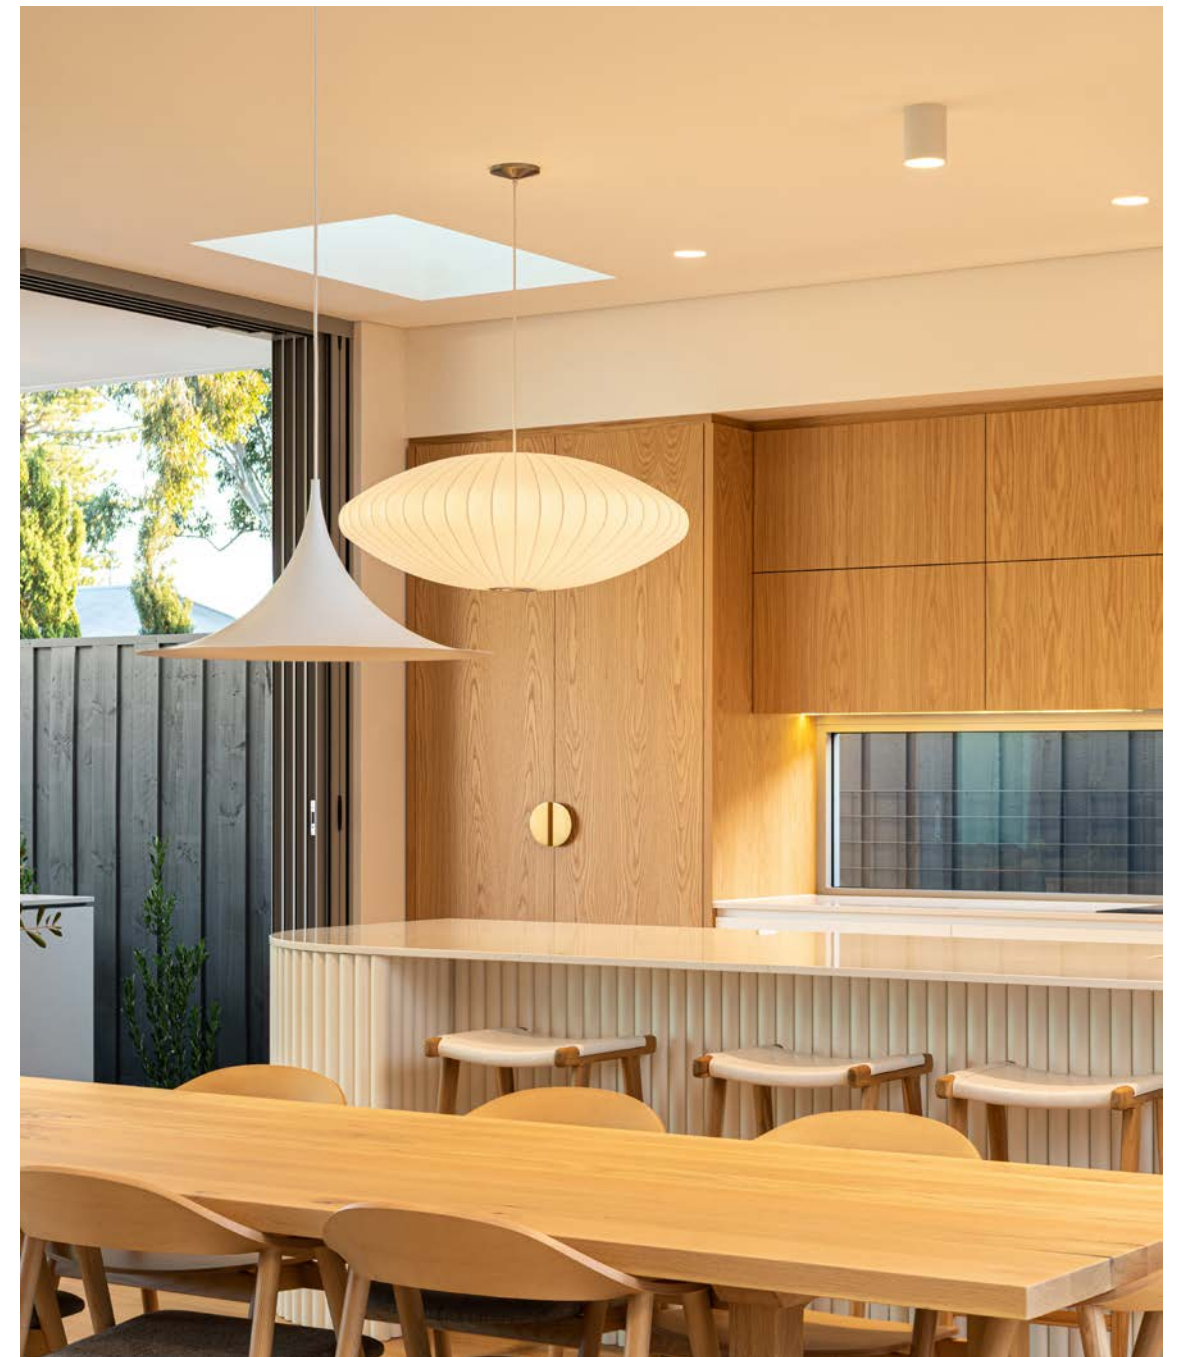

Notes

Luminaire and surface mounted canister sold separately.
For CRI 97+ lumen outputs and polar diagrams, please refer to the Unios Toolbox.

Titanium G2

Surface Mounted Downlight

Titanium G2
Surface Mounted Downlight
Medium (215mm)
Textured Black
Iona Presentation College