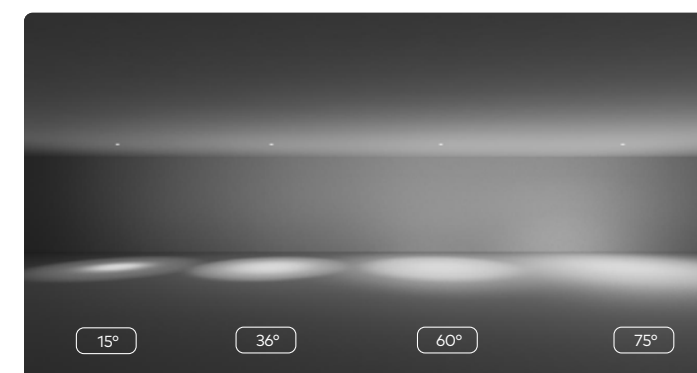

Learn about the Titanium Series in more detail.

Visit the website for the Titanium Series Product Guide.

unios.com/titaniumguide

Available Accessories	
Asymmetrical Fascia	
Wide Trim Fascia (for concrete applications)	
Linear Lens (for elliptical beams)	
Honeycomb Lens (for reduced glare)	
Frosted Lens (for 65° and 75°)	

Notes
For CRI 97+ lumen outputs and polar diagrams, please refer to the Unios Toolbox.