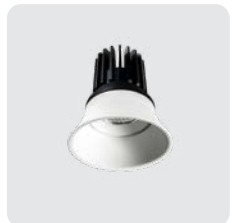

Key Information	
Mounting	Ceiling Recessed
Finish	<input type="checkbox"/> Textured Black <input type="checkbox"/> Textured White <input type="checkbox"/> Textured Gold
	<input type="checkbox"/> 2700K <input type="checkbox"/> 3000K <input type="checkbox"/> 4000K <input type="checkbox"/> 2700K-6500K (Tunable White) <input type="checkbox"/> 3000K-1800K (Dusk Dimming)
	LED CCT
Warranty	5 Year

Design	
Product Family	Titanium
Adjustability	25° Tilt
Material	Powder Coated Aluminium
IP Rating	IP44 (Room Side)
Class Rating	Class II
Insulation Rating	Small, Medium: IC-4 Large, Dusk CCT: CA90

Performance	
Lumen efficacy	Up to 87lm/W
CRI (Ra/R9)	92+ (R9: >50), 97+ (R9: >90)
UGR	<16
Lifetime (Ta 25°C)	>55,000h L90B10
Ambient Temperature Range	10°- 30°C
SDCM	≤2
COI Compliance model requirements	4000K

Titanium G2
Downlight
Small (84mm)
Textured Black
52/3 Kitchen & Bar

Titanium G2
Downlight
Small (84mm)
Textured Black
Selbourne Rd

Titanium G2

Downlight

Titanium G2

Downlight

Titanium G2
Downlight
Medium (100mm)
Textured Black
AMP Office

Titanium G2
Downlight
Medium (100mm)
Textured White
Seeson Store