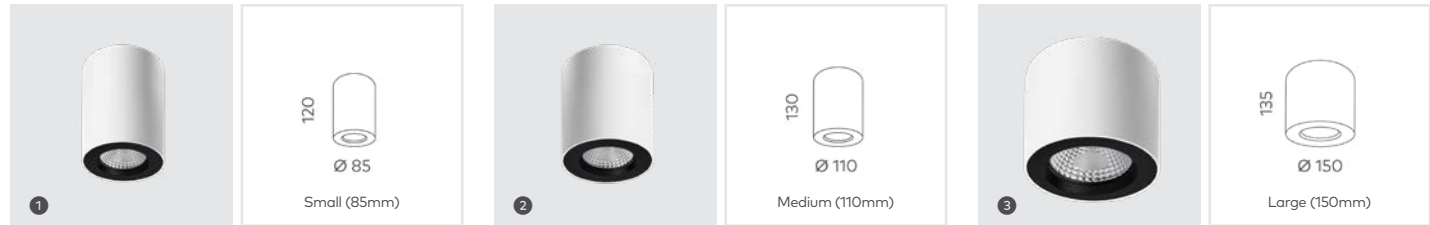

## Downlight

	LED Power	Lumens (at 3000K)	Beam	Weight	Dusk Dimming
1 Small (80mm)	8W (200mA)	710lm	15°   40°   60°   92°	244g	-
2 Medium (105mm)	10W (250mA)	888lm	15°   40°   60°   92°	408g	-
	13W (300mA)	1052lm			Yes
	15W (350mA)	1227lm			Yes
3 Large (145mm)	25W (700mA)	2431lm	15°   40°   60°   75°	690g	-

Key Information		Design		Performance		Driver	
Mounting	Ceiling Recessed	Product Family	Apex	Lumen efficacy	Up to 94lm/W	Phase Cut	Remote
Finish	<input type="checkbox"/> Textured Black <input type="checkbox"/> Textured White	Material	Powder Coated Aluminium	CRI (Ra/R9)	92+ (R9: >50)	DALI	Remote
	LED CCT	IP Rating	IP65 (Room Side)	UGR	<19, <25 (Frosted Lens)	Bluetooth	Remote
	<input type="checkbox"/> 2700K <input type="checkbox"/> 3000K <input type="checkbox"/> 4000K <input type="checkbox"/> 3000K-1800K (Dusk Dimming)	IK Rating	IK08, IK10	Lifetime (Ta 25°C)	>55,000h L90B10		
Warranty	5 Year	Class Rating	Class II	Ambient Temperature Range	10°- 30°C		
		Insulation Rating	IC	SDCM	≤2		
				COI Compliance model requirements	4000K		

- Available Accessories**
- Surface Mount Canister
  - Linear Lens (for elliptical beam)
  - Frosted Lens (for 75° and 92° beam)
  - IK10 Clear Lens (for IK10 rating)

Apex

Downlight

**Apex**  
Downlight  
Medium (105mm)  
Textured White  
Infinity Views, Vitality House

# Surface Mounted Downlight

	LED Power	Lumens (at 3000K)	Beam	Weight	Dusk Dimming
1 Small (85mm)	8W (200mA) 10W (250mA)	710lm 888lm	15°   40°   60°   92°	844g	-
2 Medium (110mm)	10W (250mA) 13W (300mA) 15W (350mA)	876lm 1052lm 1227lm	15°   40°   60°   92°	1.2kg	Yes
3 Large (150mm)	25W (700mA)	2431lm	15°   40°   60°   75°	1.9kg	-