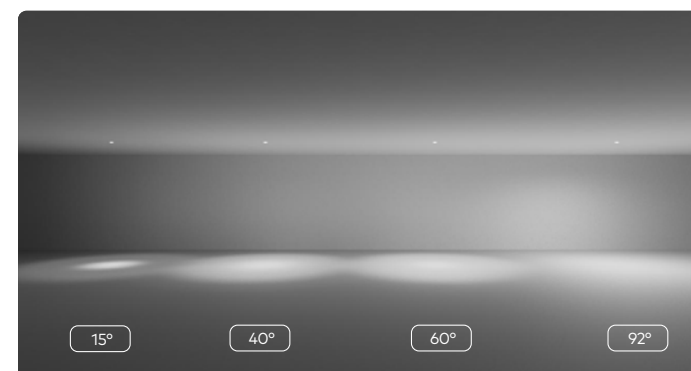

Available Accessories
Linear Lens (for elliptical beam)
Frosted Lens (for 92° beam)
IK10 Clear Lens (for IK10 rating)