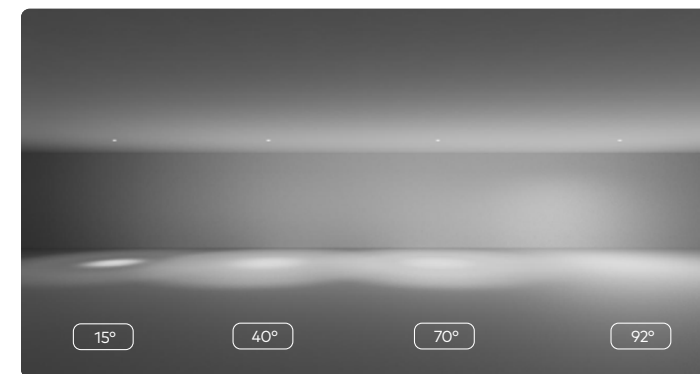

1	Apex Downlight	Page 87	8W - 25W	See <a href="https://unios.com/apexdownlight">unios.com/apexdownlight</a> for more details
2	Apex Surface Mounted Downlight	Page 91	8W - 25W	See <a href="https://unios.com/apexsm">unios.com/apexsm</a> for more details
3	Apex Adjustable Downlight	Page 95	8W - 15W	See <a href="https://unios.com/apexadjustable">unios.com/apexadjustable</a> for more details

## Downlight

	LED Power	Lumens (at 3000K)	Beam	Weight	Dusk Dimming
1 Small (80mm)	8W (200mA)	710lm	15°   40°   60°   92°	244g	-
2 Medium (105mm)	10W (250mA)	888lm	15°   40°   60°   92°	408g	-
	13W (300mA)	1052lm			Yes
	15W (350mA)	1227lm			Yes
3 Large (145mm)	25W (700mA)	2431lm	15°   40°   60°   75°	690g	-

- Available Accessories**
- Surface Mount Canister
  - Linear Lens (for elliptical beam)
  - Frosted Lens (for 75° and 92° beam)
  - IK10 Clear Lens (for IK10 rating)

Apex

Downlight

**Apex**  
Downlight  
Medium (105mm)  
Textured White  
Infinity Views, Vitality House

# Surface Mounted Downlight

	LED Power	Lumens (at 3000K)	Beam	Weight	Dusk Dimming
1 Small (85mm)	8W (200mA) 10W (250mA)	710lm 888lm	15°   40°   60°   92°	844g	-
2 Medium (110mm)	10W (250mA) 13W (300mA) 15W (350mA)	876lm 1052lm 1227lm	15°   40°   60°   92°	1.2kg	Yes
3 Large (150mm)	25W (700mA)	2431lm	15°   40°   60°   75°	1.9kg	-