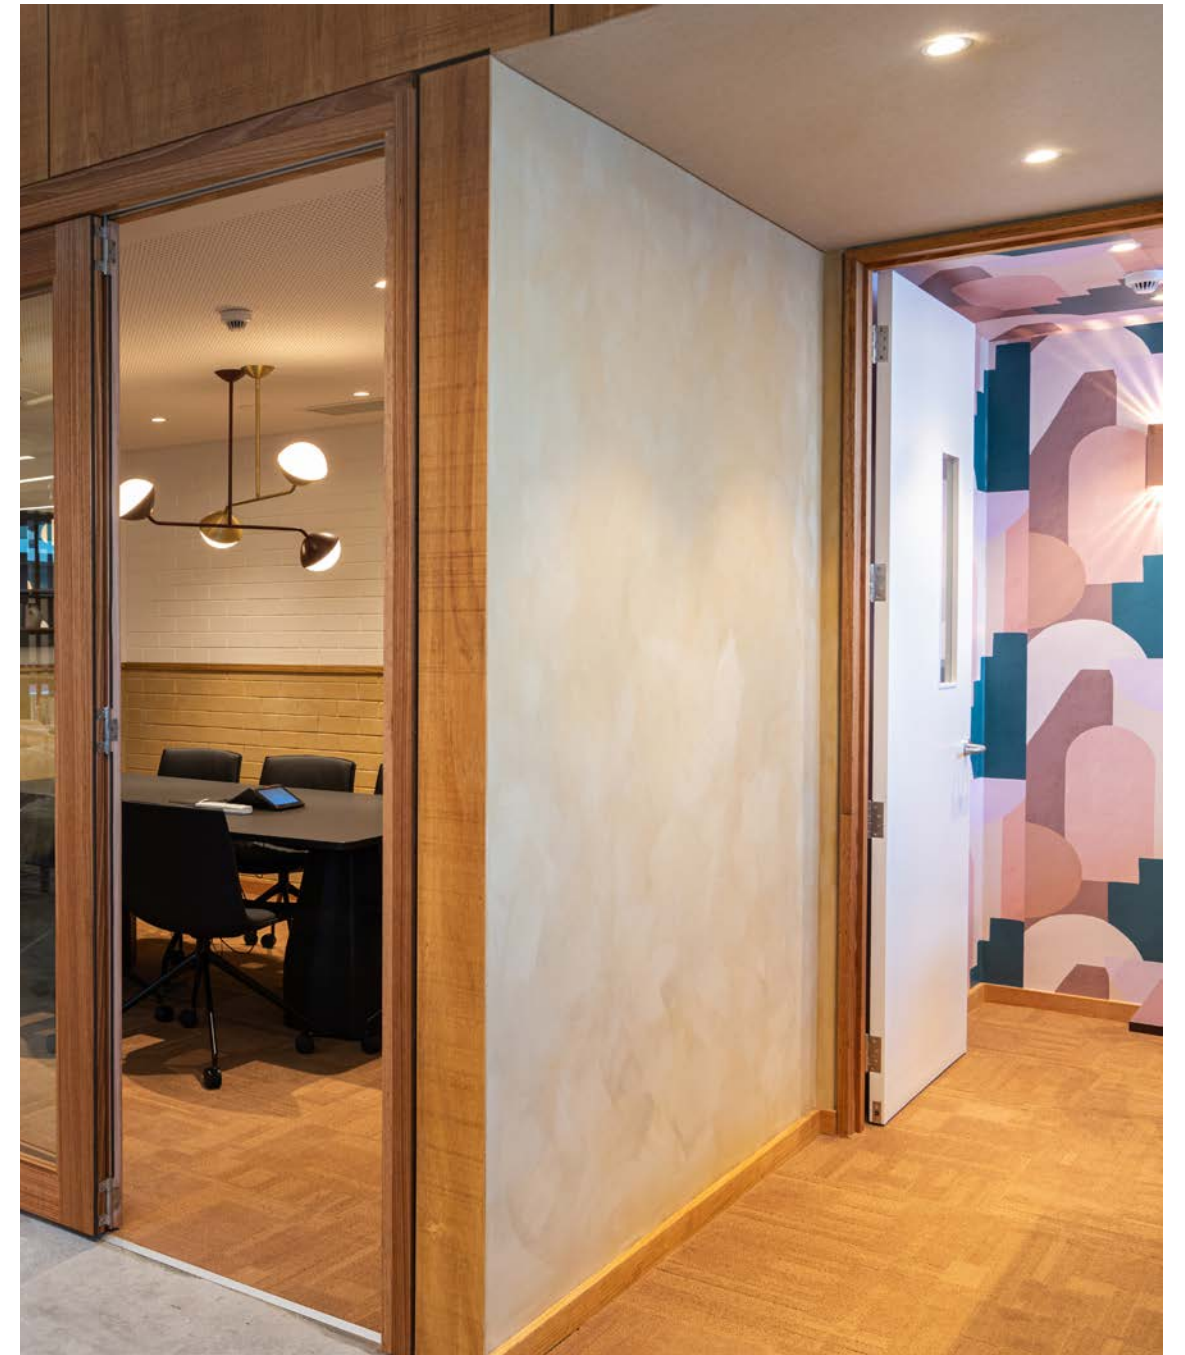

- Available Accessories**
- Surface Mount Canister
  - Linear Lens (for elliptical beam)
  - Frosted Lens (for 75° and 92° beam)
  - IK10 Clear Lens (for IK10 rating)

Apex

Downlight

**Apex**  
Downlight  
Medium (105mm)  
Textured White  
Infinity Views, Vitality House