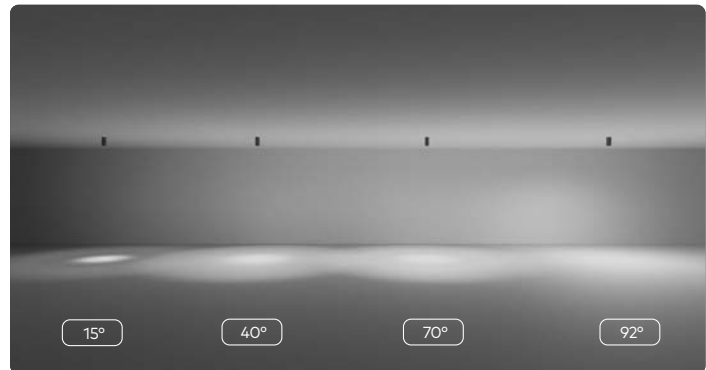

1. **Available Accessories**
2. Linear Lens (for elliptical beam)
   - Frosted Lens (for 75° and 92° beam)
   - IK10 Clear Lens (for IK10 rating)