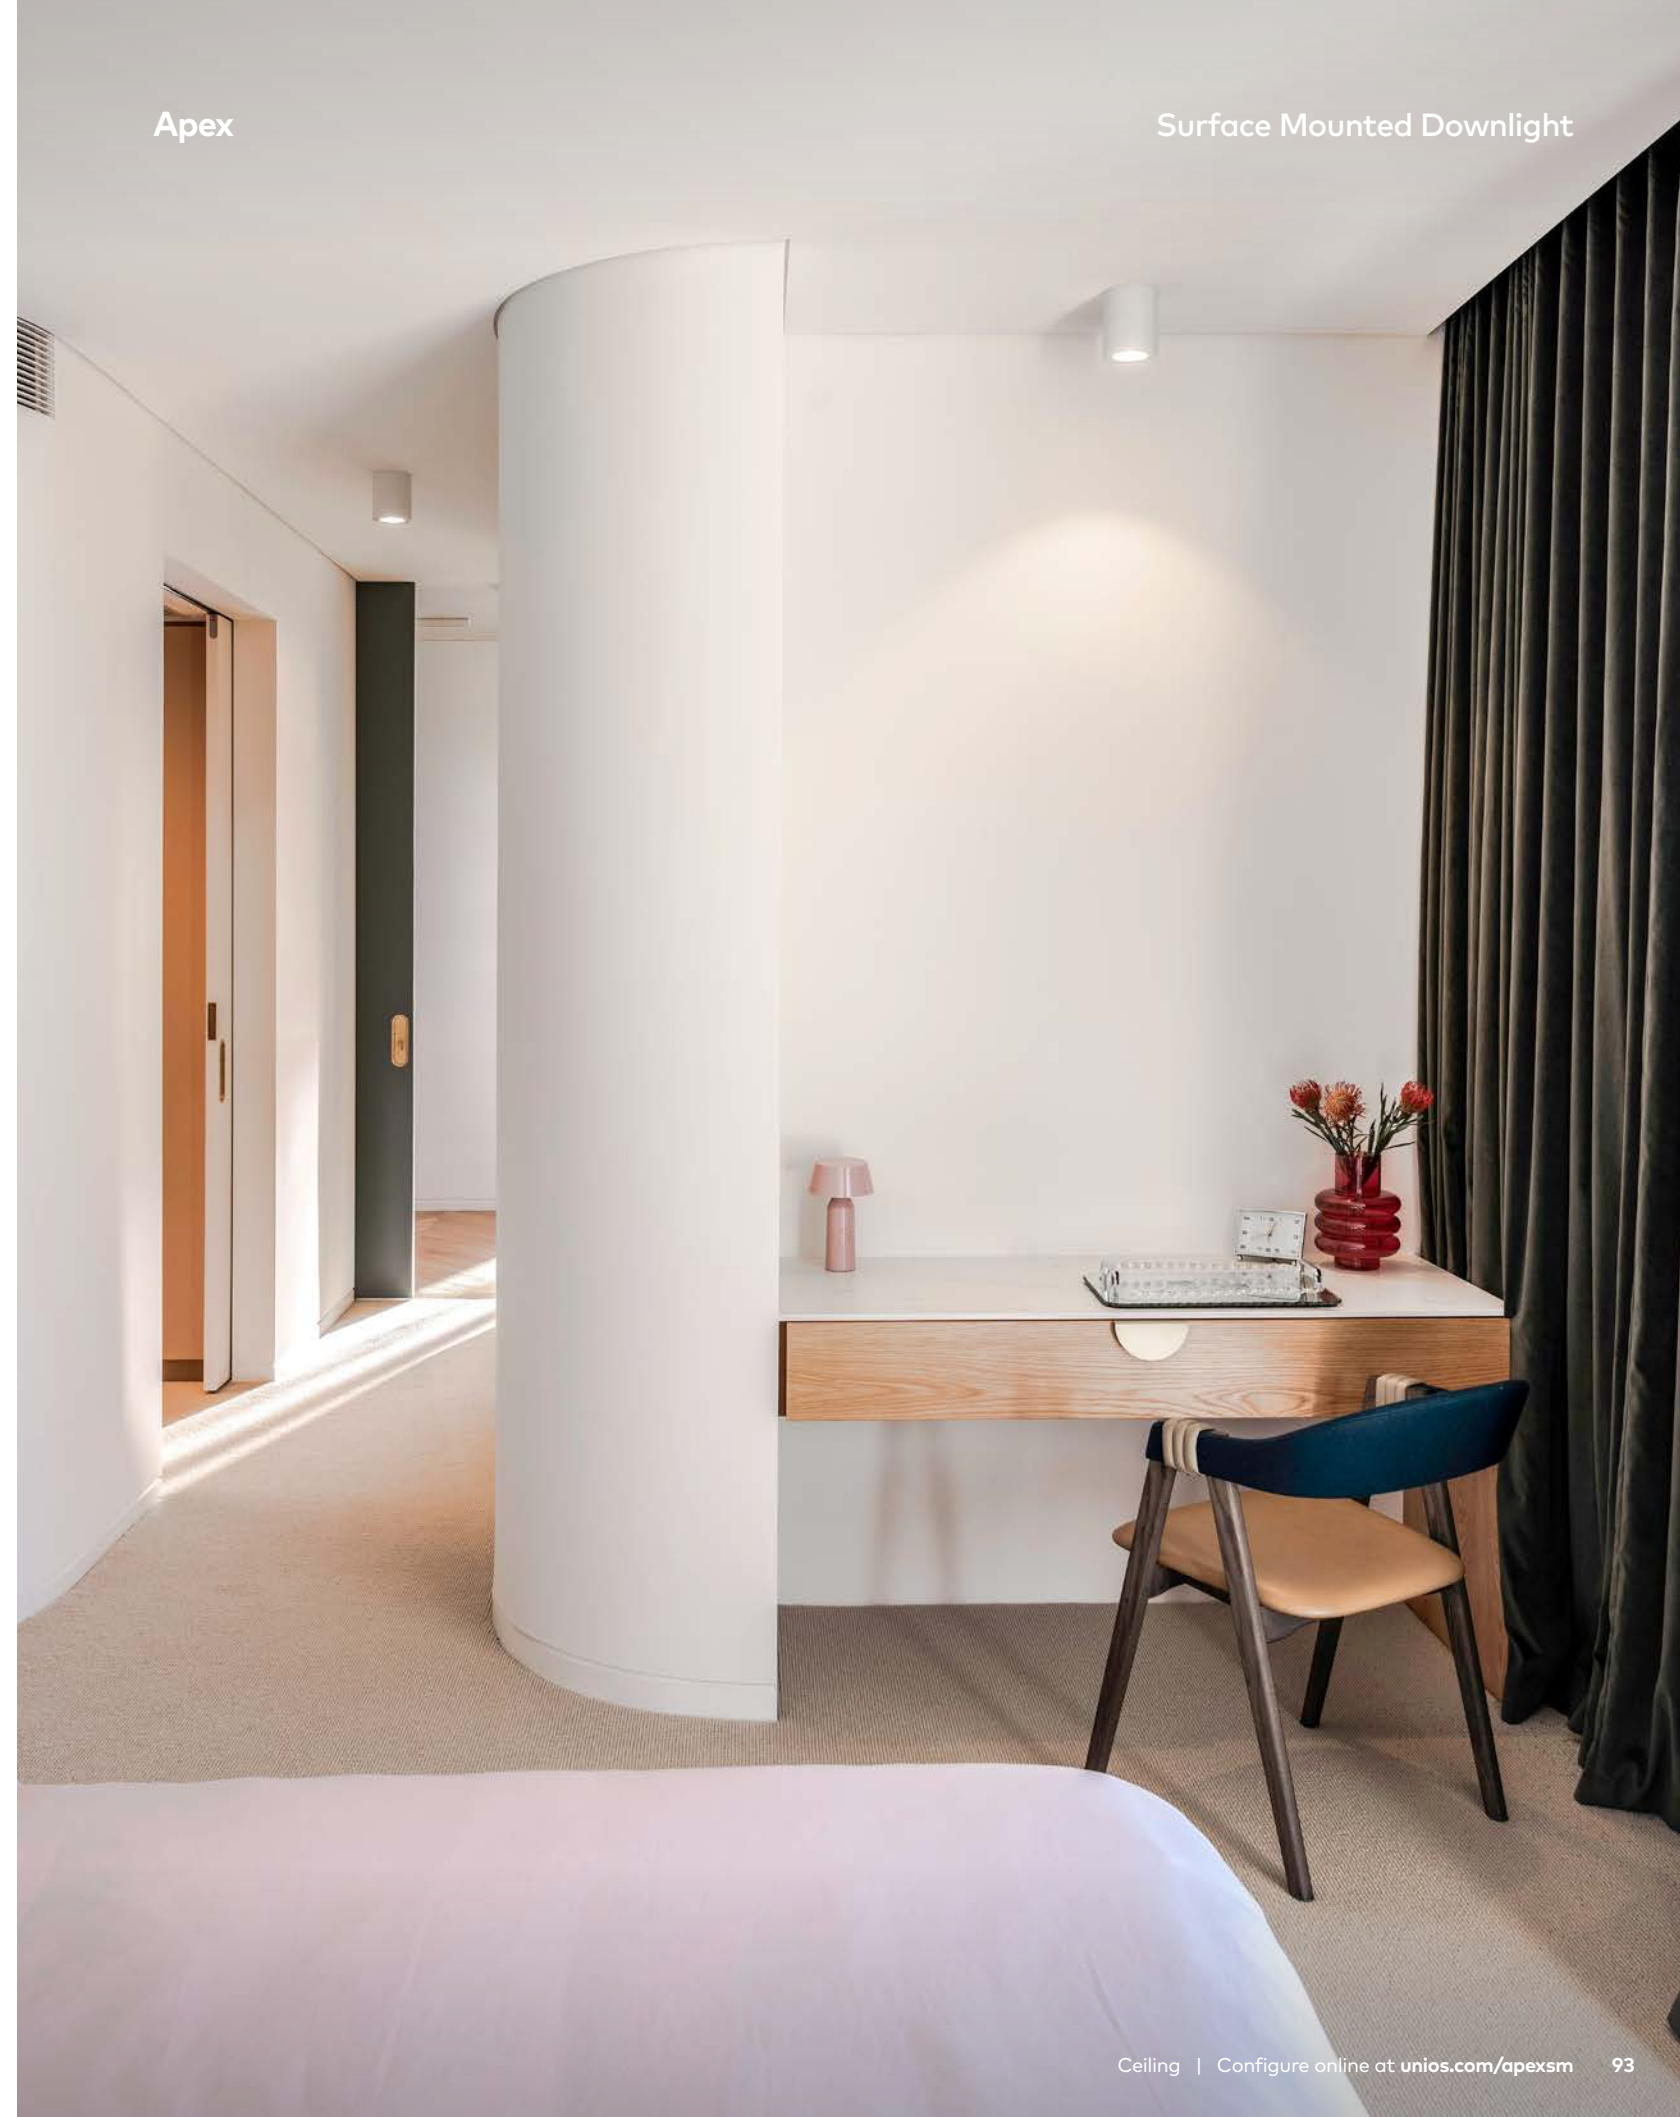

Apex
Surface Mounted Downlight
Small (85mm)
Textured Black
Skin Rejuvenate

Apex
Surface Mounted Downlight
Medium (110mm)
Textured White
Owston Hill

Apex

Surface Mounted Downlight