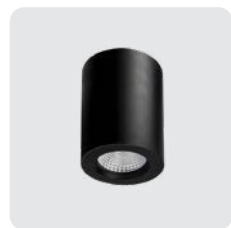

Apex
Surface Mounted Downlight
Small (85mm)
Textured Black
Skin Rejuvenate

Apex
Surface Mounted Downlight
Medium (110mm)
Textured White
Owston Hill

Apex

Surface Mounted Downlight